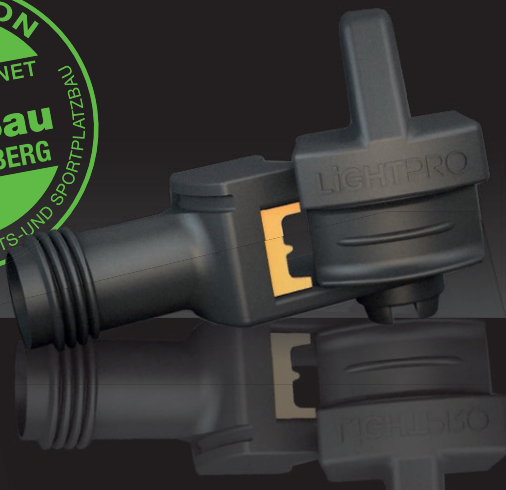

**Lightpro 12-volt outdoor lighting is a Techmar brand uniquely created for the professional.**

Using a specially designed connector, Lightpro lights are extremely easy to connect.

Lightpro offers a 5-year warranty and a through-life service. Components and light sources are replaceable and always in stock. Products are thoroughly examined and tested inside the factory and upon entering our warehouse.

**GaLaBau Innovation Medal**

During the GaLaBau trade fair 2016, Europe's leading fair for garden and landscaping in Nürnberg (Germany), the new Lightpro Connector has won the Innovation Award.

TECHMAR