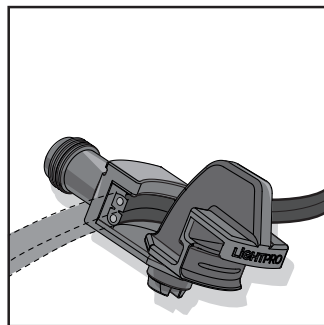

# THE SYSTEM

Transformer (144A/145A)

**connection to transformer**

Connector Type Y (143A)

JUST TURN IT!

**connection to make a branch**

Connector Type F (137A)

Connector Type M (138A)

JUST TWIST AND CONNECT!